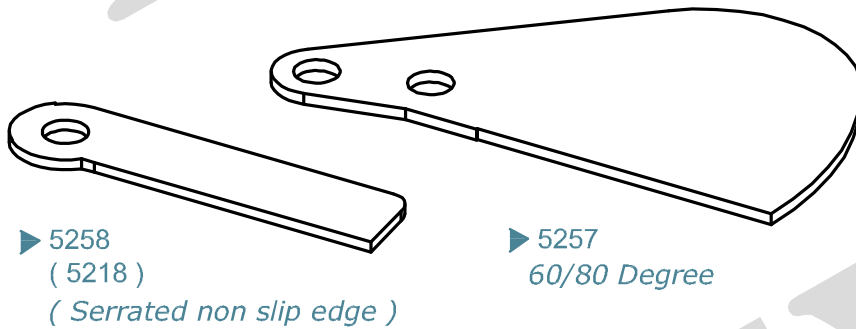

5200 - SHUTTER CUTTER

5210 - SHUTTER CUTTER (PIN TYPE)

5250 - SHUTTER CUTTER (BUSH TYPE)

5270 - ROTARY CUTTER - CBF

MATERIAL CODE :- ► ZIRCONIA CERAMIC
* ONLY FITTING GUARANTEE . * NO LIFE TIME GUARANTEE