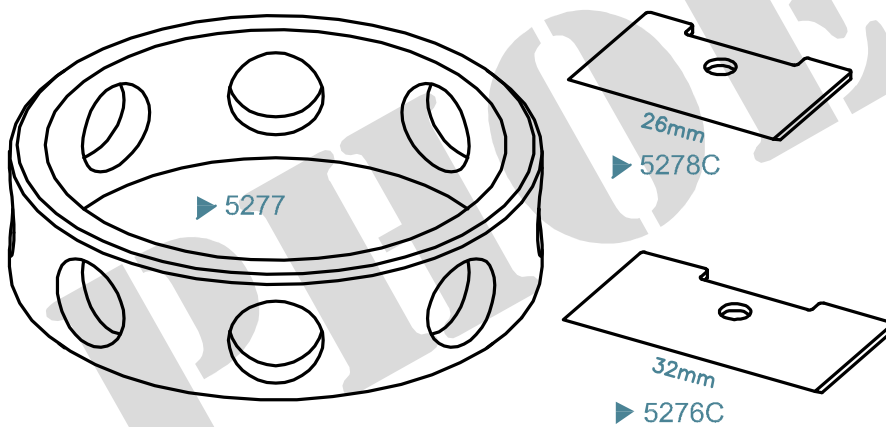

5200 - SHUTTER CUTTER

5210 - SHUTTER CUTTER (PIN TYPE)

5250 - SHUTTER CUTTER (BUSH TYPE)

5270 - ROTARY CUTTER - CBF

MATERIAL CODE :- ► ZIRCONIA CERAMIC
* ONLY FITTING GUARANTEE . * NO LIFE TIME GUARANTEE