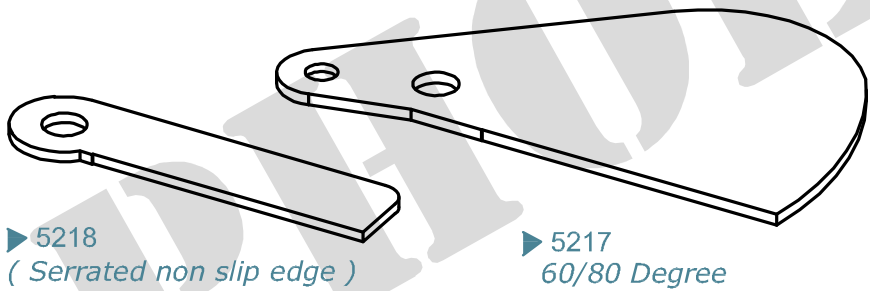

5200 - SHUTTER CUTTER

5210 - SHUTTER CUTTER (PIN TYPE)

5250 - SHUTTER CUTTER (BUSH TYPE)

5270 - ROTARY CUTTER - CBF

MATERIAL CODE :- ► ZIRCONIA CERAMIC
* ONLY FITTING GUARANTEE . * NO LIFE TIME GUARANTEE