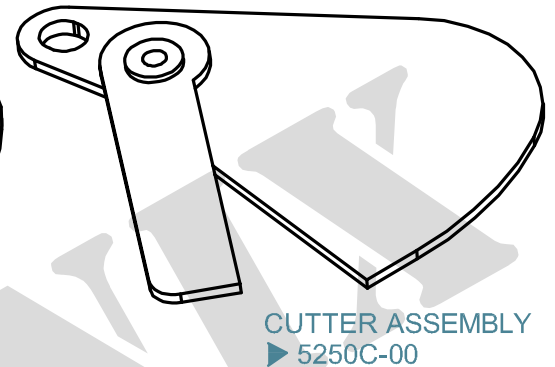

5200 - SHUTTER CUTTER

5210 - SHUTTER CUTTER (PIN TYPE)

5250 - SHUTTER CUTTER (BUSH TYPE)

5270 - ROTARY CUTTER - CBF

MATERIAL CODE :- ► ZIRCONIA CERAMIC
* ONLY FITTING GUARANTEE . * NO LIFE TIME GUARANTEE