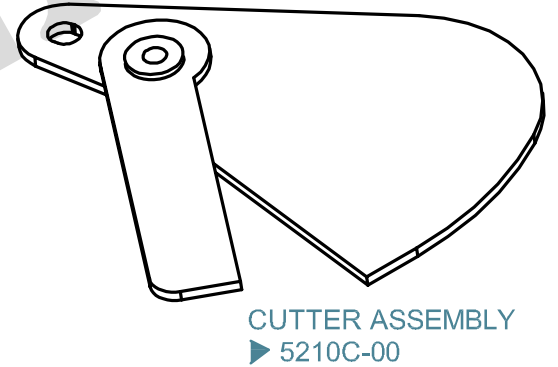

5200 - SHUTTER CUTTER

5210 - SHUTTER CUTTER (PIN TYPE)

5250 - SHUTTER CUTTER (BUSH TYPE)

5270 - ROTARY CUTTER - CBF

MATERIAL CODE :- ► ZIRCONIA CERAMIC
* ONLY FITTING GUARANTEE . * NO LIFE TIME GUARANTEE