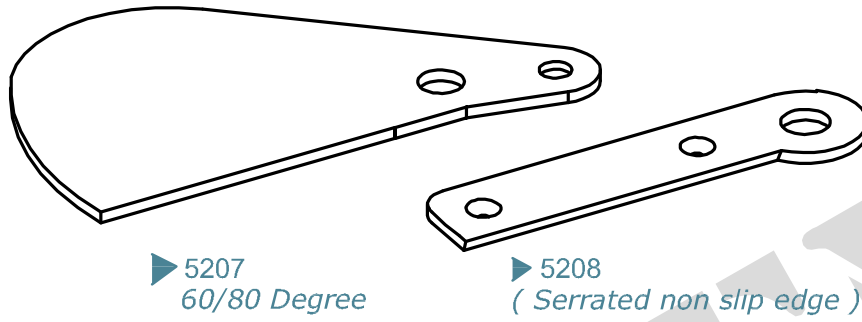

5200 - SHUTTER CUTTER

5210 - SHUTTER CUTTER (PIN TYPE)

5250 - SHUTTER CUTTER (BUSH TYPE)

5270 - ROTARY CUTTER - CBF

MATERIAL CODE :- ► ZIRCONIA CERAMIC
* ONLY FITTING GUARANTEE . * NO LIFE TIME GUARANTEE