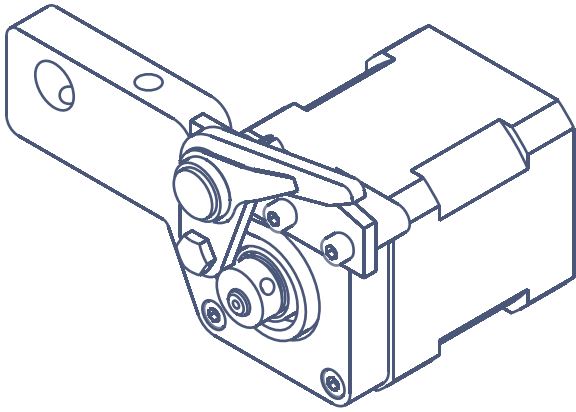

2360 - (Motorized Selvedge RH & LH)

2360A-0R Cutter Assembly
2360A-00R Cutter Assembly With
Stepper Motor RH
(Carbide Cutter)

● **2361R**
 BE 163175
 BE 306528

● **2361L**
 BE 152674
 BE 306529

● **2362R**
 BE 207668
 BE 306532

● **2362L**
 BE 152685
 BE 207668

2360B-0R Cutter Assembly
2360B-00R Cutter Assembly With
Stepper Motor RH
(Brazedtip Cutter)

◐ **2361R**

◐ **2361L**

◐ **2362R**

◐ **2362L**