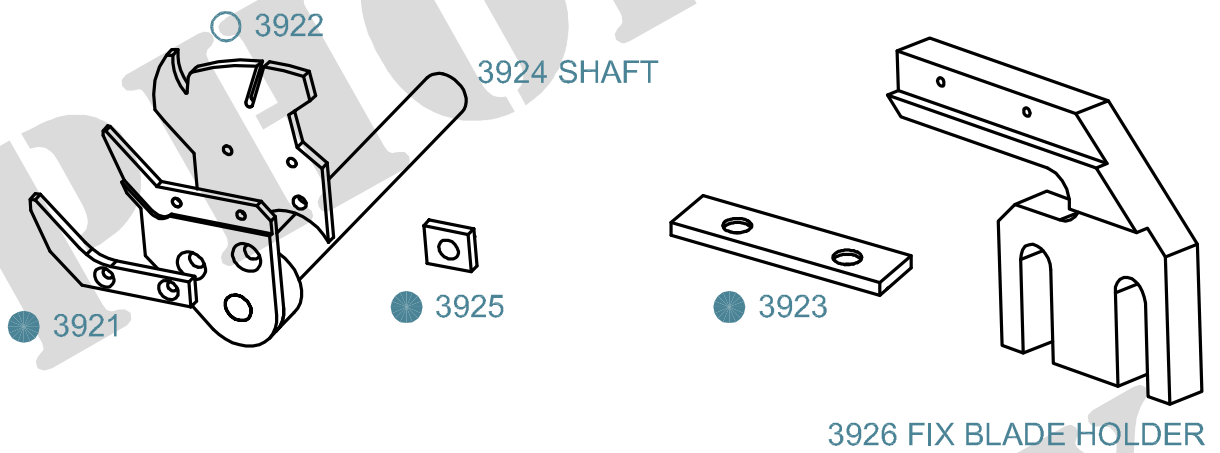

FOR WIRE RAPIER

3910

3910 -

3920 -

FOR TRAVI RAPIER

3950 & 3960 - (WEFT & SELVEDGE)

MATERIAL CODE : ● SOLID CARBIDE , ○ HSS , ◐ BRAZED CARBIDE , ⊙ TiN COATED