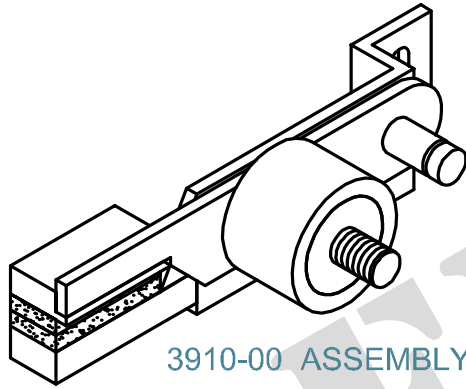

FOR WIRE RAPIER

3910

3910 -

3920 -

FOR TRAVI RAPIER

3950 & 3960 - (WEFT & SELVEDGE)

MATERIAL CODE : ● SOLID CARBIDE , ○ HSS , ◐ BRAZED CARBIDE , ⊙ TiN COATED