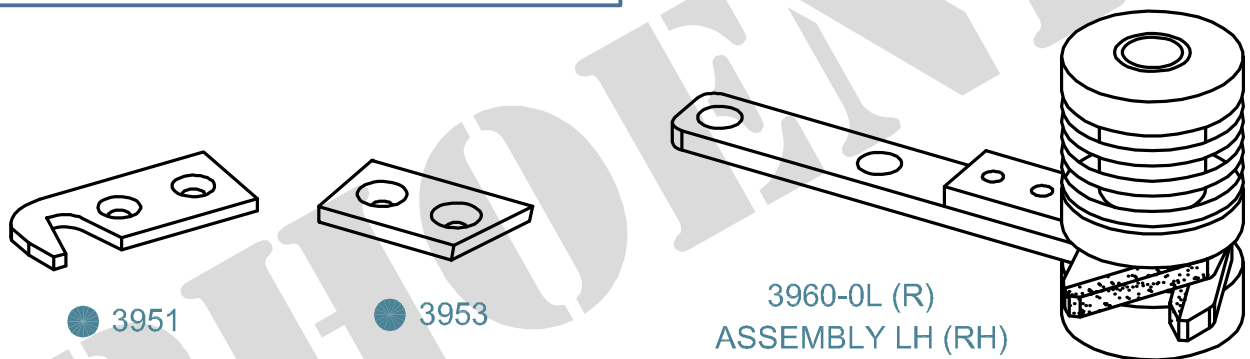

FOR WIRE RAPIER

3910

3910 -

3920 -

FOR TRAVI RAPIER

3950 & 3960 - (WEFT & SELVEDGE)

MATERIAL CODE : ● SOLID CARBIDE , ○ HSS , ◐ BRAZED CARBIDE , ⊙ TiN COATED