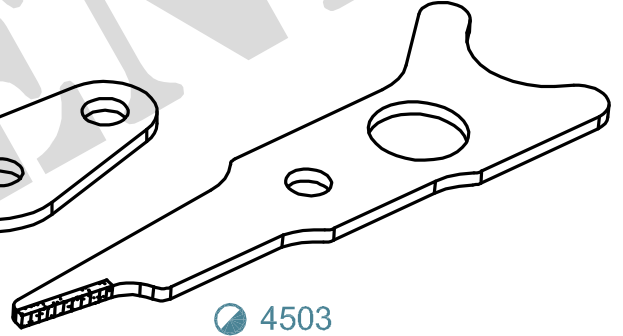

FOR JAGER PROJECTILE

4100

4100 - JAGER (WEFT SCISSOR)

● 4100-00
SCISSOR ASSEMBLY

FOR RUTI C AUTOSHUTTLE

4500 - RUTI C - (TEMPLE)

● 4501
SHEET BOTTOM
880833.01

● 4502
SHEET TOP
880832.01

● 4503
CATCH KNIFE
803004.01

4510 - RUTI C - (TERRY)

● 4511

● 4513

● 4512

FOR HOKORIKO AUTOSHUTTLE

4700 -

● 4704

● 4703

4710 -

4710-00
CUTTER ASSEMBLY

○ 4711

○ 4712

MATERIAL CODE : ● SOLID CARBIDE , ○ HSS , ● BRAZED CARBIDE , ◎ TIN COATED